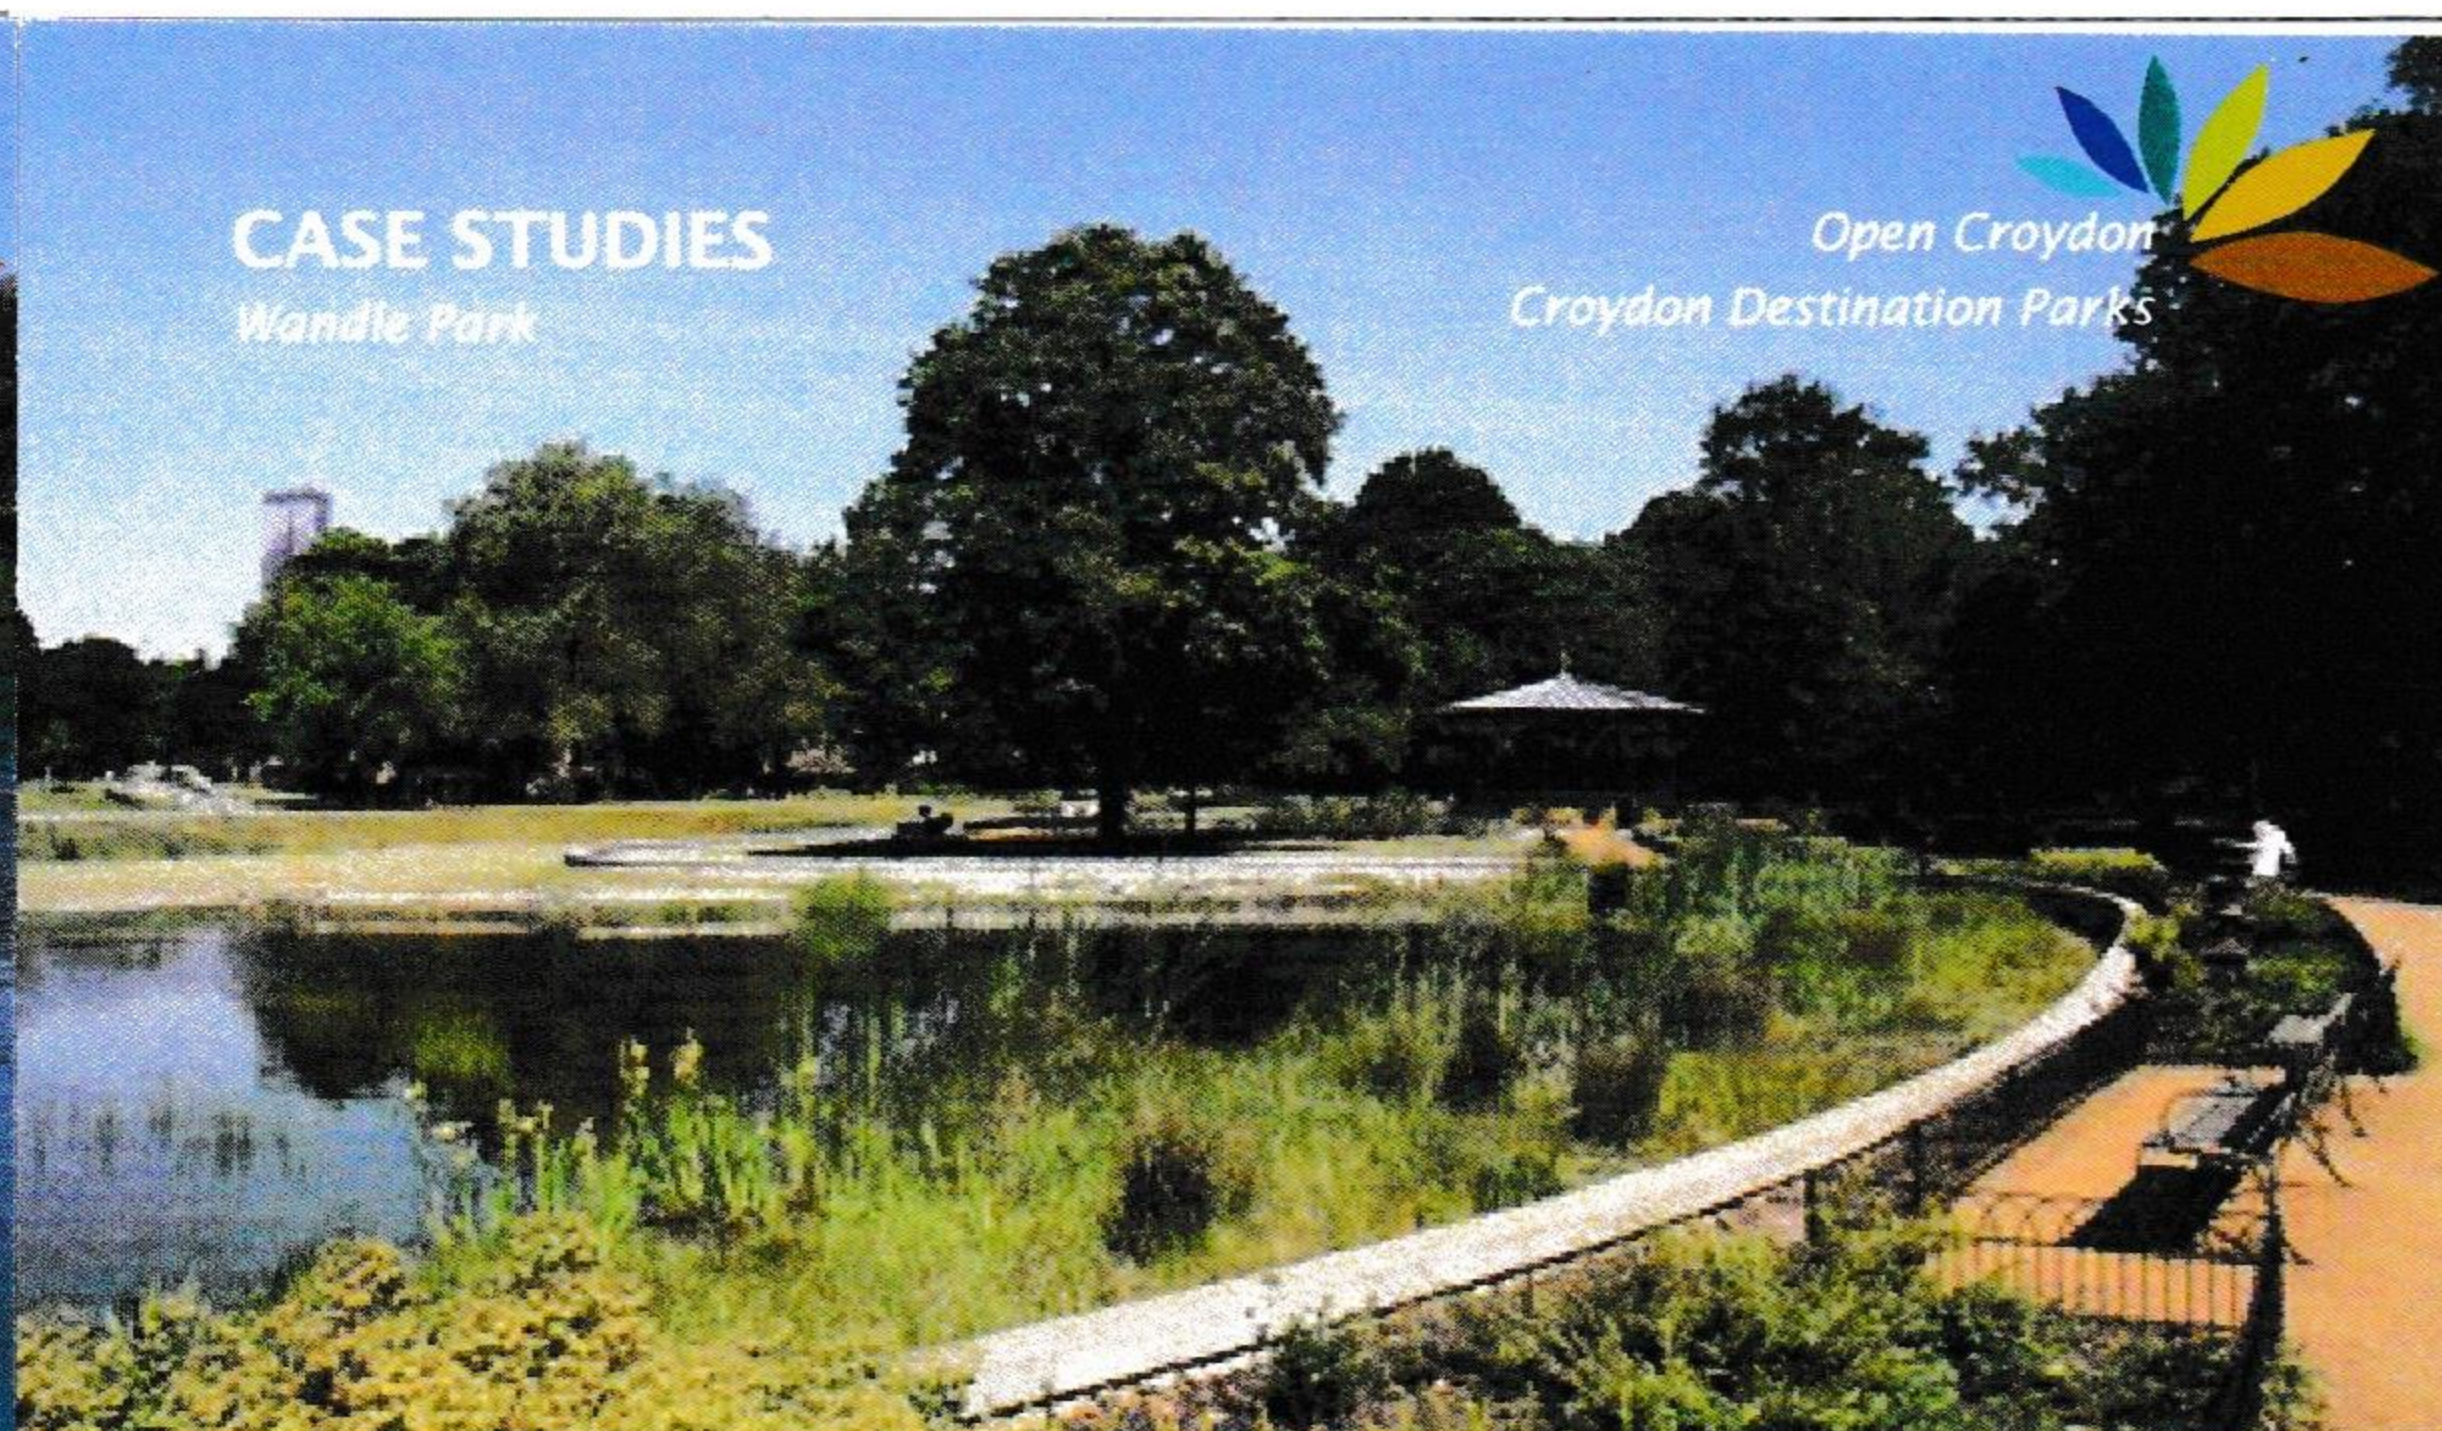

CASE STUDIES

Wandle Park

Open Croydon
Croydon Destination Parks

Wandle Park, Croydon

The River Wandle was 'daylighted' from a culvert under the park with £3.5m lottery funds in 2012. At the same time new paths, seating, signage and interpretation were installed, bandstand restored, play area redesigned, including sand & sound play. The 1950s pavilion was upgraded to provide café, toilets and changing facilities. Free activities now include skate park, table tennis, ball court, trim trail and outdoor gym. Volunteer training supports events in the park, gardening & park maintenance activities.