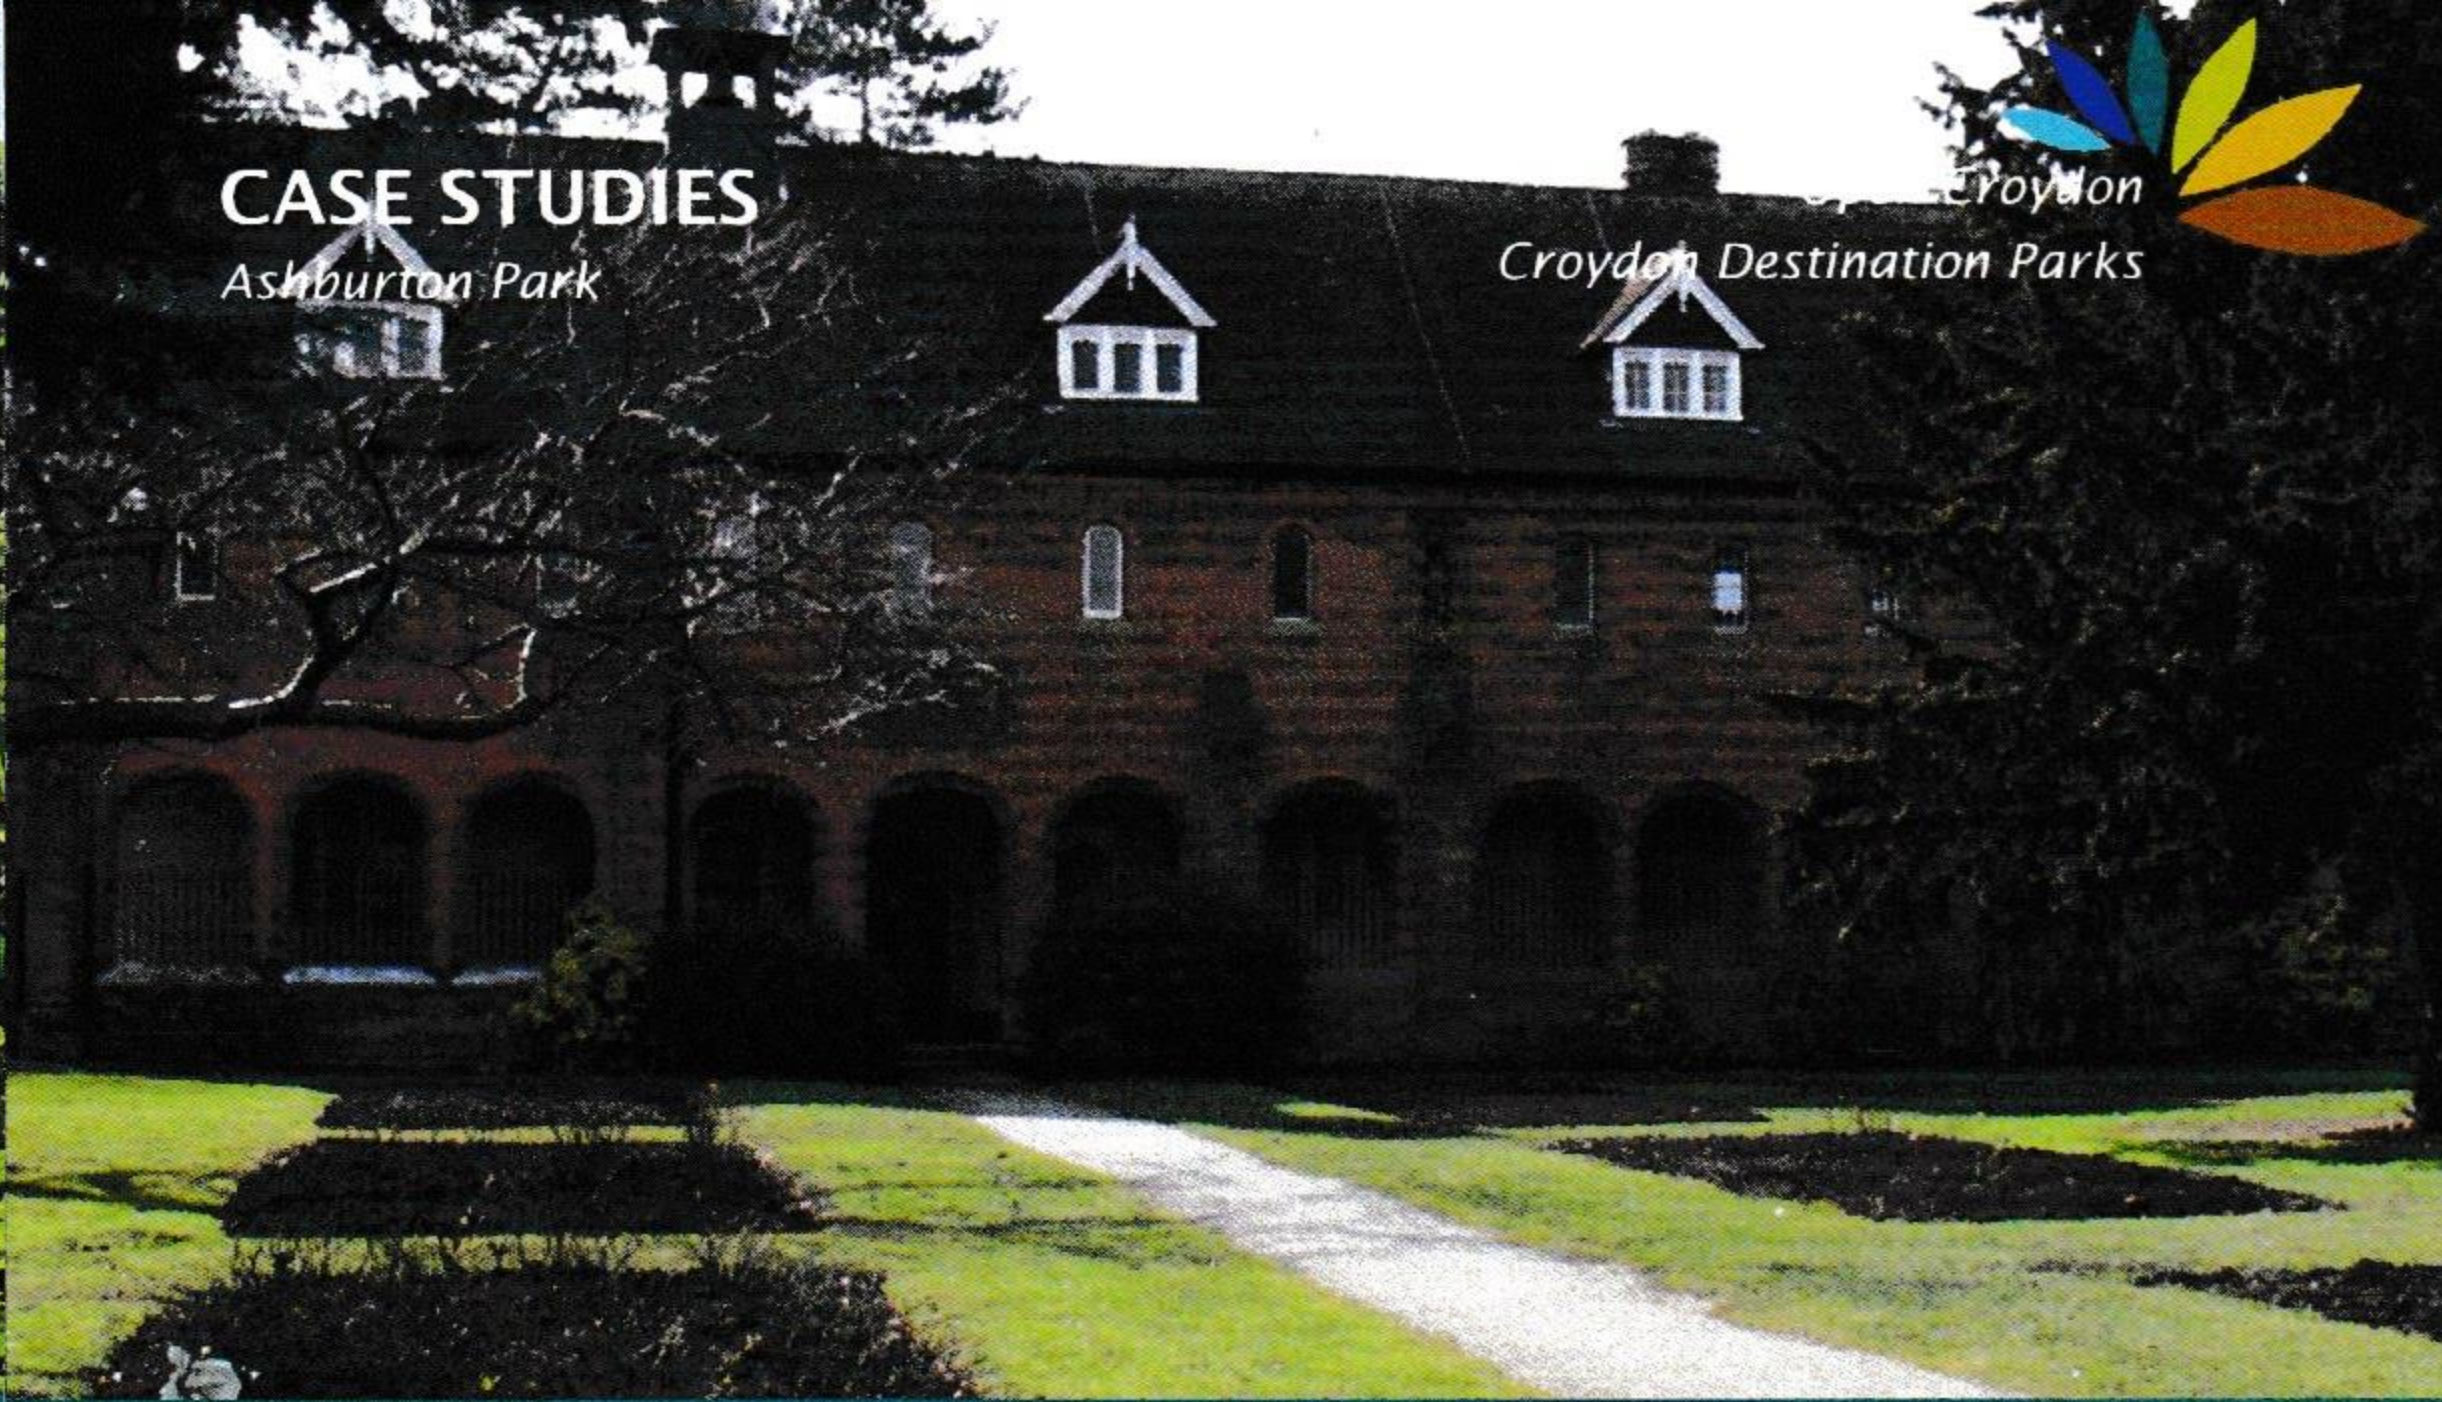

CASE STUDIES

Ashburton Park

Open Croydon
Croydon Destination Parks

Ashburton Park, Croydon

Qualities

- People & Community
- Active Lifestyles
- Climate & Biodiversity
- Culture & Heritage
- Food, Education & Training
- Funding & Revenue