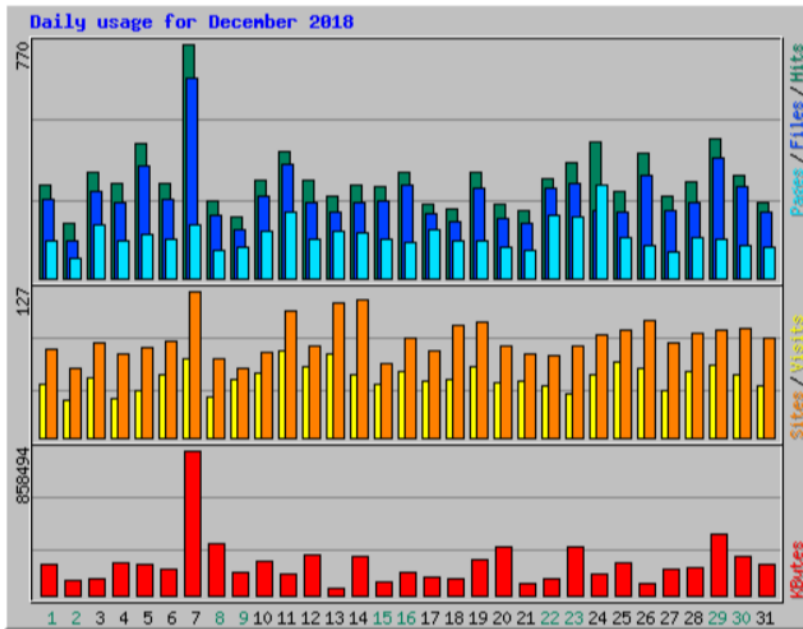

December 2018

Top 20 of 25 Total Entry Pages

#	Hits	Visits	URL
1	1433	798	/
2	221	117	/contact.php
3	187	67	/news.php
4	199	66	/localgroups.php
5	152	60	/news-croy.php
6	121	42	/neighbourhoodwatch.php
7	121	41	/localism.php

Top 100 of 518 Total URLs

#	Hits	KBytes	URL
1	1433	10008	/
2	221	1514	/contact.php
3	199	3659	/localgroups.php
4	187	2851	/news.php
5	156	8	/sendform.php
6	152	2427	/news-croy.php
7	144	177	/lib/css/style.css
8	130	2538	/planning.php
9	127	594	/image.php
10	127	809	/people.php
11	121	2598	/localism.php
12	121	1232	/neighbourhoodwatch.php
13	111	1864	/health/
14	104	3518	/alerts.php
15	101	647	/magazines.php
16	97	1779	/aspra.php