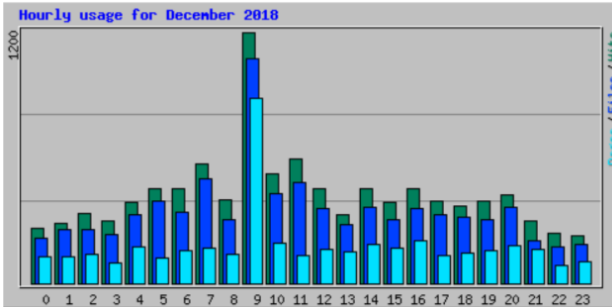

December 2018

Top 20 of 25 Total Entry Pages

#	Hits	Visits	URL
1	1433	798	/
2	221	117	/contact.php
3	187	67	/news.php
4	199	66	/localgroups.php
5	152	60	/news-croy.php
6	121	42	/neighbourhoodwatch.php
7	121	41	/localism.php

Top 100 of 518 Total URLs

#	Hits	KBytes	URL
1	1433	10008	/
2	221	1514	/contact.php
3	199	3659	/localgroups.php
4	187	2851	/news.php
5	156	8	/sendform.php
6	152	2427	/news-croy.php
7	144	177	/lib/css/style.css
8	130	2538	/planning.php
9	127	594	/image.php
10	127	809	/people.php
11	121	2598	/localism.php
12	121	1232	/neighbourhoodwatch.php
13	111	1864	/health/
14	104	3518	/alerts.php
15	101	647	/magazines.php
16	97	1779	/aspra.php