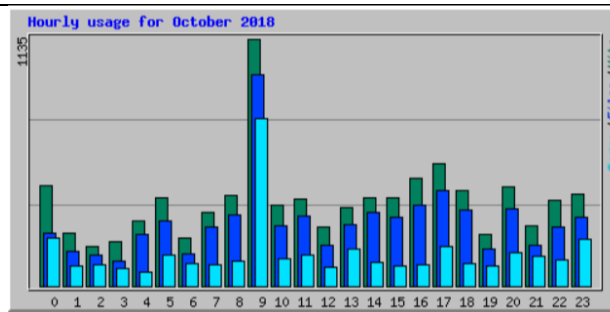

October 2018

Top 20 of 24 Total Entry Pages

#	Hits	Visits	URL
1	897	597	/
2	161	67	/news.php
3	116	59	/alerts.php
4	119	48	/localgroups.php
5	119	43	/contact.php
6	100	41	/health/
7	105	39	/news-croy.php

Top 100 of 501 Total URLs

#	Hits	KBytes	URL
1	897	7466	/
2	161	2667	/news.php
3	151	172	/lib/css/style.css
4	119	773	/contact.php
5	119	2456	/localgroups.php
6	116	3674	/alerts.php
7	116	2401	/planning.php
8	105	1838	/news-croy.php
9	100	1758	/health/
10	97	2102	/localism.php
11	93	673	/people.php
12	89	1608	/aspra.php
13	82	585	/magazines.php
14	82	1030	/neighbourhoodwatch.php
15	81	2	/sendform.php
16	76	751	/survey.php