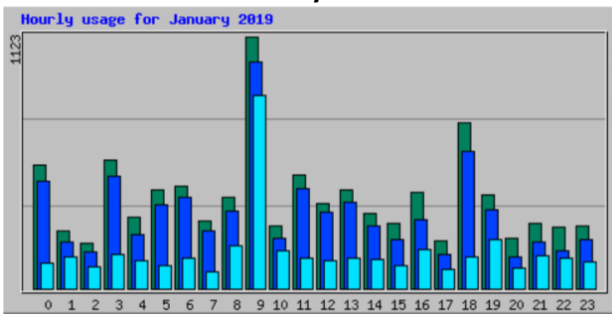

January 2019

Top 20 of 25 Total Entry Pages

#	Hits	Visits	URL
1	1205	877	/
2	234	137	/contact.php
3	212	88	/news.php
4	147	70	/news-croy.php
5	124	43	/localgroups.php
6	106	38	/health/
7	97	33	/localism.php

Top 100 of 514 Total URLs

#	Hits	KBytes	URL
1	1205	11918	/
2	234	1736	/contact.php
3	212	3413	/news.php
4	183	11	/sendform.php
5	176	814	/image.php
6	147	2390	/news-croy.php
7	125	156	/lib/css/style.css
8	124	2064	/localgroups.php
9	111	1263	/neighbourhoodwatch.php
10	106	1816	/health/
11	104	707	/people.php
12	97	2147	/localism.php
13	94	2136	/planning.php
14	85	559	/magazines.php
15	84	2931	/alerts.php
16	75	340	/sponsors.php