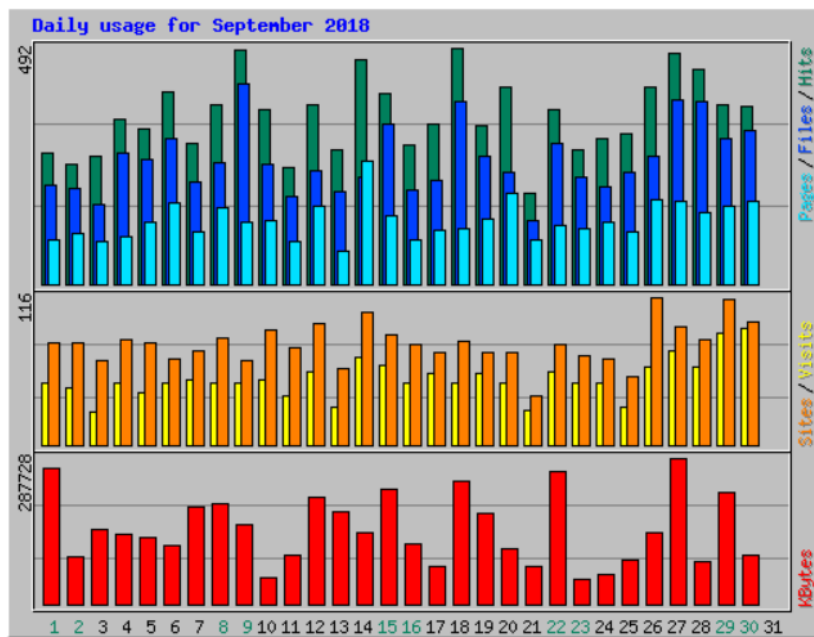

September 2018

Web Site statistics
01 September 2018 to
29 January 2019

Top 20 of 24 Total Entry Pages

| # | Hits | Visits | URL |
|---|------|--------|------------------|
| 1 | 1116 | 811 | / |
| 2 | 322 | 168 | /news.php |
| 3 | 168 | 47 | /contact.php |
| 4 | 56 | 44 | /health/ho.php |
| 5 | 117 | 42 | /localgroups.php |
| 6 | 101 | 38 | /localism.php |
| 7 | 98 | 33 | /alerts.php |