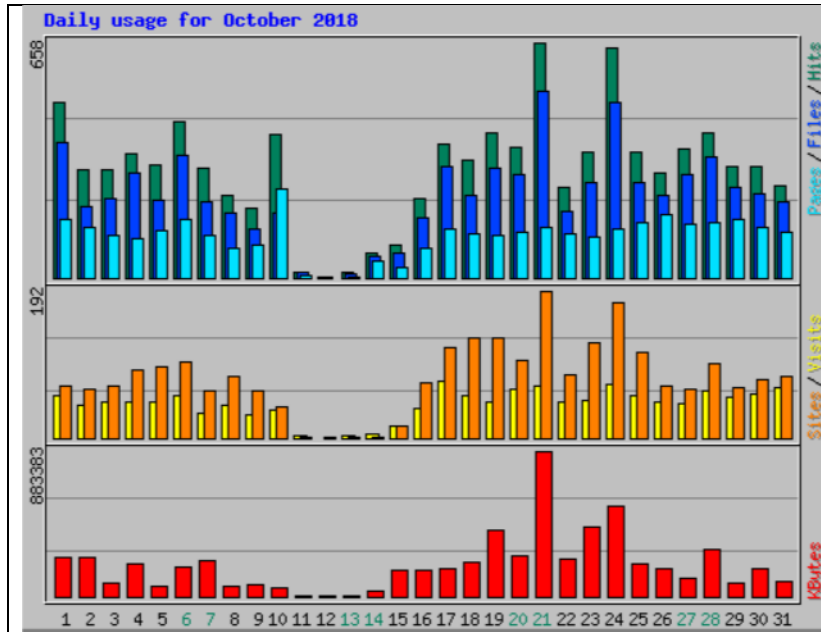

October 2018

Top 20 of 24 Total Entry Pages

#	Hits	Visits	URL
1	897	597	/
2	161	67	/news.php
3	116	59	/alerts.php
4	119	48	/localgroups.php
5	119	43	/contact.php
6	100	41	/health/
7	105	39	/news-croy.php

Top 100 of 501 Total URLs

#	Hits	KBytes	URL
1	897	7466	/
2	161	2667	/news.php
3	151	172	/lib/css/style.css
4	119	773	/contact.php
5	119	2456	/localgroups.php
6	116	3674	/alerts.php
7	116	2401	/planning.php
8	105	1838	/news-croy.php
9	100	1758	/health/
10	97	2102	/localism.php
11	93	673	/people.php
12	89	1608	/aspra.php
13	82	585	/magazines.php
14	82	1030	/neighbourhoodwatch.php
15	81	2	/sendform.php
16	76	751	/survey.php