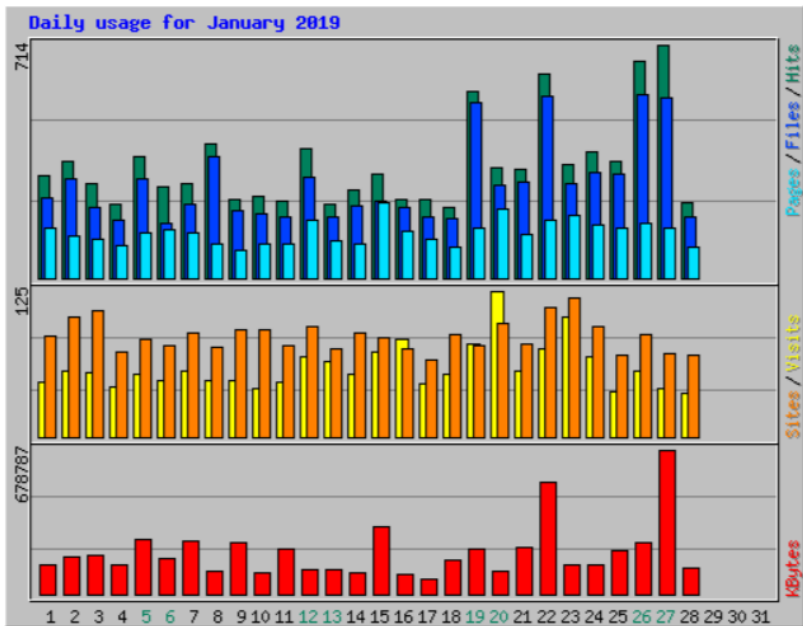

January 2019

Top 20 of 25 Total Entry Pages

#	Hits	Visits	URL
1	1205	877	/
2	234	137	/contact.php
3	212	88	/news.php
4	147	70	/news-croy.php
5	124	43	/localgroups.php
6	106	38	/health/
7	97	33	/localism.php

Top 100 of 514 Total URLs

#	Hits	KBytes	URL
1	1205	11918	/
2	234	1736	/contact.php
3	212	3413	/news.php
4	183	11	/sendform.php
5	176	814	/image.php
6	147	2390	/news-croy.php
7	125	156	/lib/css/style.css
8	124	2064	/localgroups.php
9	111	1263	/neighbourhoodwatch.php
10	106	1816	/health/
11	104	707	/people.php
12	97	2147	/localism.php
13	94	2136	/planning.php
14	85	559	/magazines.php
15	84	2931	/alerts.php
16	75	340	/sponsors.php