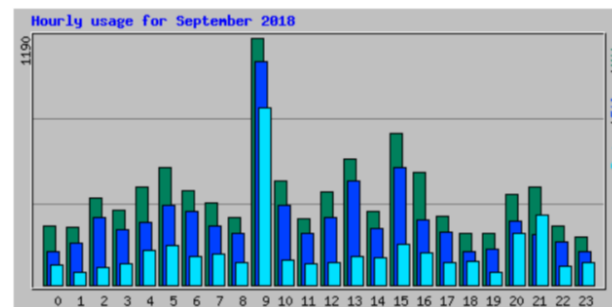

September 2018

Web Site statistics
01 September 2018 to
29 January 2019

Top 20 of 24 Total Entry Pages

| # | Hits | Visits | URL |
|---|------|--------|------------------|
| 1 | 1116 | 811 | / |
| 2 | 322 | 168 | /news.php |
| 3 | 168 | 47 | /contact.php |
| 4 | 56 | 44 | /health/ho.php |
| 5 | 117 | 42 | /localgroups.php |
| 6 | 101 | 38 | /localism.php |
| 7 | 98 | 33 | /alerts.php |