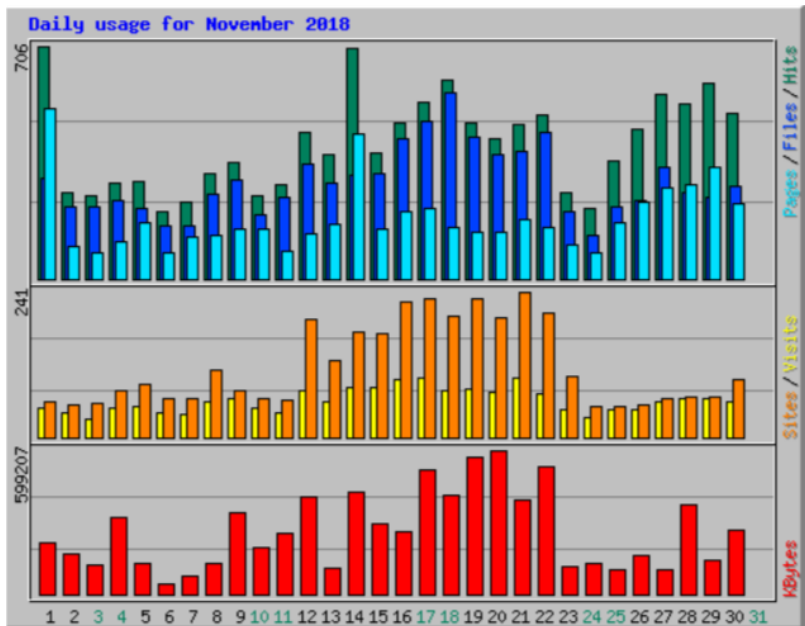

November 2018

Top 20 of 24 Total Entry Pages

#	Hits	Visits	URL
1	1252	832	/
2	179	96	/contact.php
3	161	75	/localgroups.php
4	188	71	/news.php
5	120	53	/people.php
6	130	52	/localism.php
7	121	52	/neighbourhoodwatch.php

Top 100 of 515 Total URLs

#	Hits	KBytes	URL
1	1252	11031	/
2	188	2741	/news.php
3	179	1231	/contact.php
4	161	2606	/localgroups.php
5	159	186	/lib/css/style.css
6	149	2593	/news-croy.php
7	130	2715	/localism.php
8	129	2318	/health/
9	129	2517	/planning.php
10	127	6	/sendform.php
11	121	1275	/neighbourhoodwatch.php
12	120	830	/people.php
13	119	4010	/alerts.php
14	112	717	/magazines.php
15	105	1878	/aspra.php
16	105	981	/survey.php