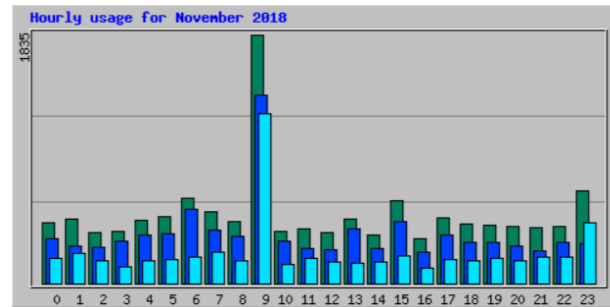

November 2018

Top 20 of 24 Total Entry Pages

#	Hits	Visits	URL
1	1252	832	/
2	179	96	/contact.php
3	161	75	/localgroups.php
4	188	71	/news.php
5	120	53	/people.php
6	130	52	/localism.php
7	121	52	/neighbourhoodwatch.php

Top 100 of 515 Total URLs

#	Hits	KBytes	URL
1	1252	11031	/
2	188	2741	/news.php
3	179	1231	/contact.php
4	161	2606	/localgroups.php
5	159	186	/lib/css/style.css
6	149	2593	/news-croy.php
7	130	2715	/localism.php
8	129	2318	/health/
9	129	2517	/planning.php
10	127	6	/sendform.php
11	121	1275	/neighbourhoodwatch.php
12	120	830	/people.php
13	119	4010	/alerts.php
14	112	717	/magazines.php
15	105	1878	/aspra.php
16	105	981	/survey.php